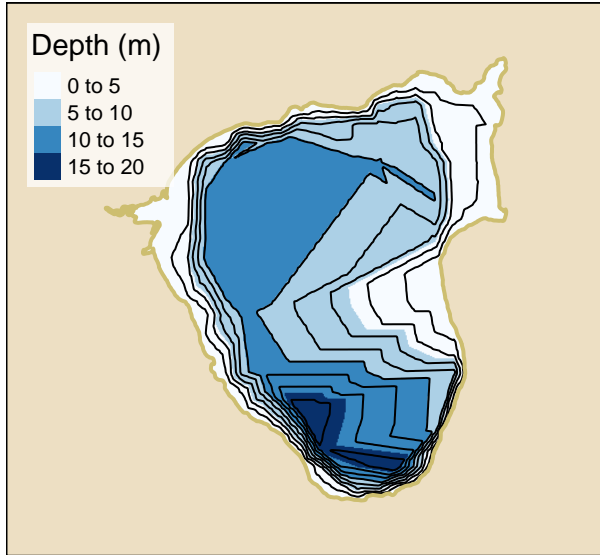

LITTLE AVERILL - 07/16/2019

Lake area = 470 acres

Depth Maps

Interpolated (TIN) depths from survey

Interpolated depths from Biobase (LW)

Littoral Area and Total Macrophyte Abundance

Littoral area (light blue) = 142.6 acres

4.2% of littoral area sites colonized

Species Abundance Maps - 1 species

Equisetum sp.