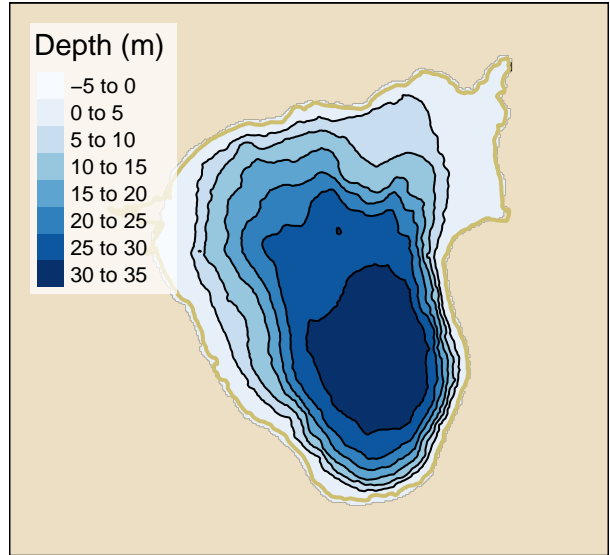

LITTLE AVERILL - 07/16/2019

Lake area = 470 acres

Depth Maps

Interpolated (TIN) depths from survey

Interpolated depths from Biobase (LW)

Littoral Area and Total Macrophyte Abundance

Littoral area (light blue) = 142.6 acres

4.2% of littoral area sites colonized

Species Abundance Maps - 1 species

Equisetum sp.